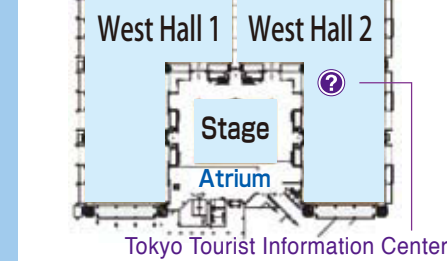

TOKYO MARATHON EXPO 2017

Feb. 23 (Thurs), 24 (Fri), 25 (Sat)
11:00 ~ 21:00

Tokyo Big Sight

West Hall 4F

West Hall 1F

Ticket Guides

miura-ori®
特許 第3644945号 商標 第4583671号~2号 No.1445
miura-ori lab 03-6457-722 © Koryo Miura 1978

Example 1
Cheer on the lead group!
Give your support to the lead runners at three points—the start, halfway point, and finish.

Example 2
Cheer on a friend or family member!
This example shows how you can support a friend or family member at five different points along the route.

Point D: Monzen-nakacho
(Halfway point)
Estimated time 10:13
Tokyo Metro Marunouchi Line / Tozai Line
Nishi-shinjuku ▶ Otemachi ▶ Otemachi
Fare: 170 yen Total Travel Time: 30 min.
Travel Time on Train(s): 5 min.
Transfers/Walking: 25 min.

Point E: Near the Ginza Yonchome Crossing
(Near the 30km point)
Estimated time 11:58
Tokyo Metro Ginza Line
Asakusa ▶ Ginza
Fare: 200 yen Total Travel Time: 30 min.
Travel Time on Train(s): 17 min.
Transfers/Walking: 13 min.

Point F: Tokyo Station Gyoko Dori St.
Near the Finish Line
Estimated finish time 11:15
Tokyo Metro Marunouchi Line
Ginza ▶ Tokyo
Fare: 170 yen Total Travel Time: 15 min.
Travel Time on Train(s): 2 min.
Transfers/Walking: 13 min.

*1 Prepared based on past Tokyo Marathon times.
*2 Estimated times are based on that of a runner who finishes the marathon in approximately four hours. Please adjust your schedule to match the estimated time of the runner you are supporting.

(Attention) Please note that the transit times provided above are for reference only. Due to crowded conditions, restrictions, or other factors, the actual time required to travel between any two points may exceed the estimates shown above. Please be aware that the runner may move through the course at a faster than expected pace.