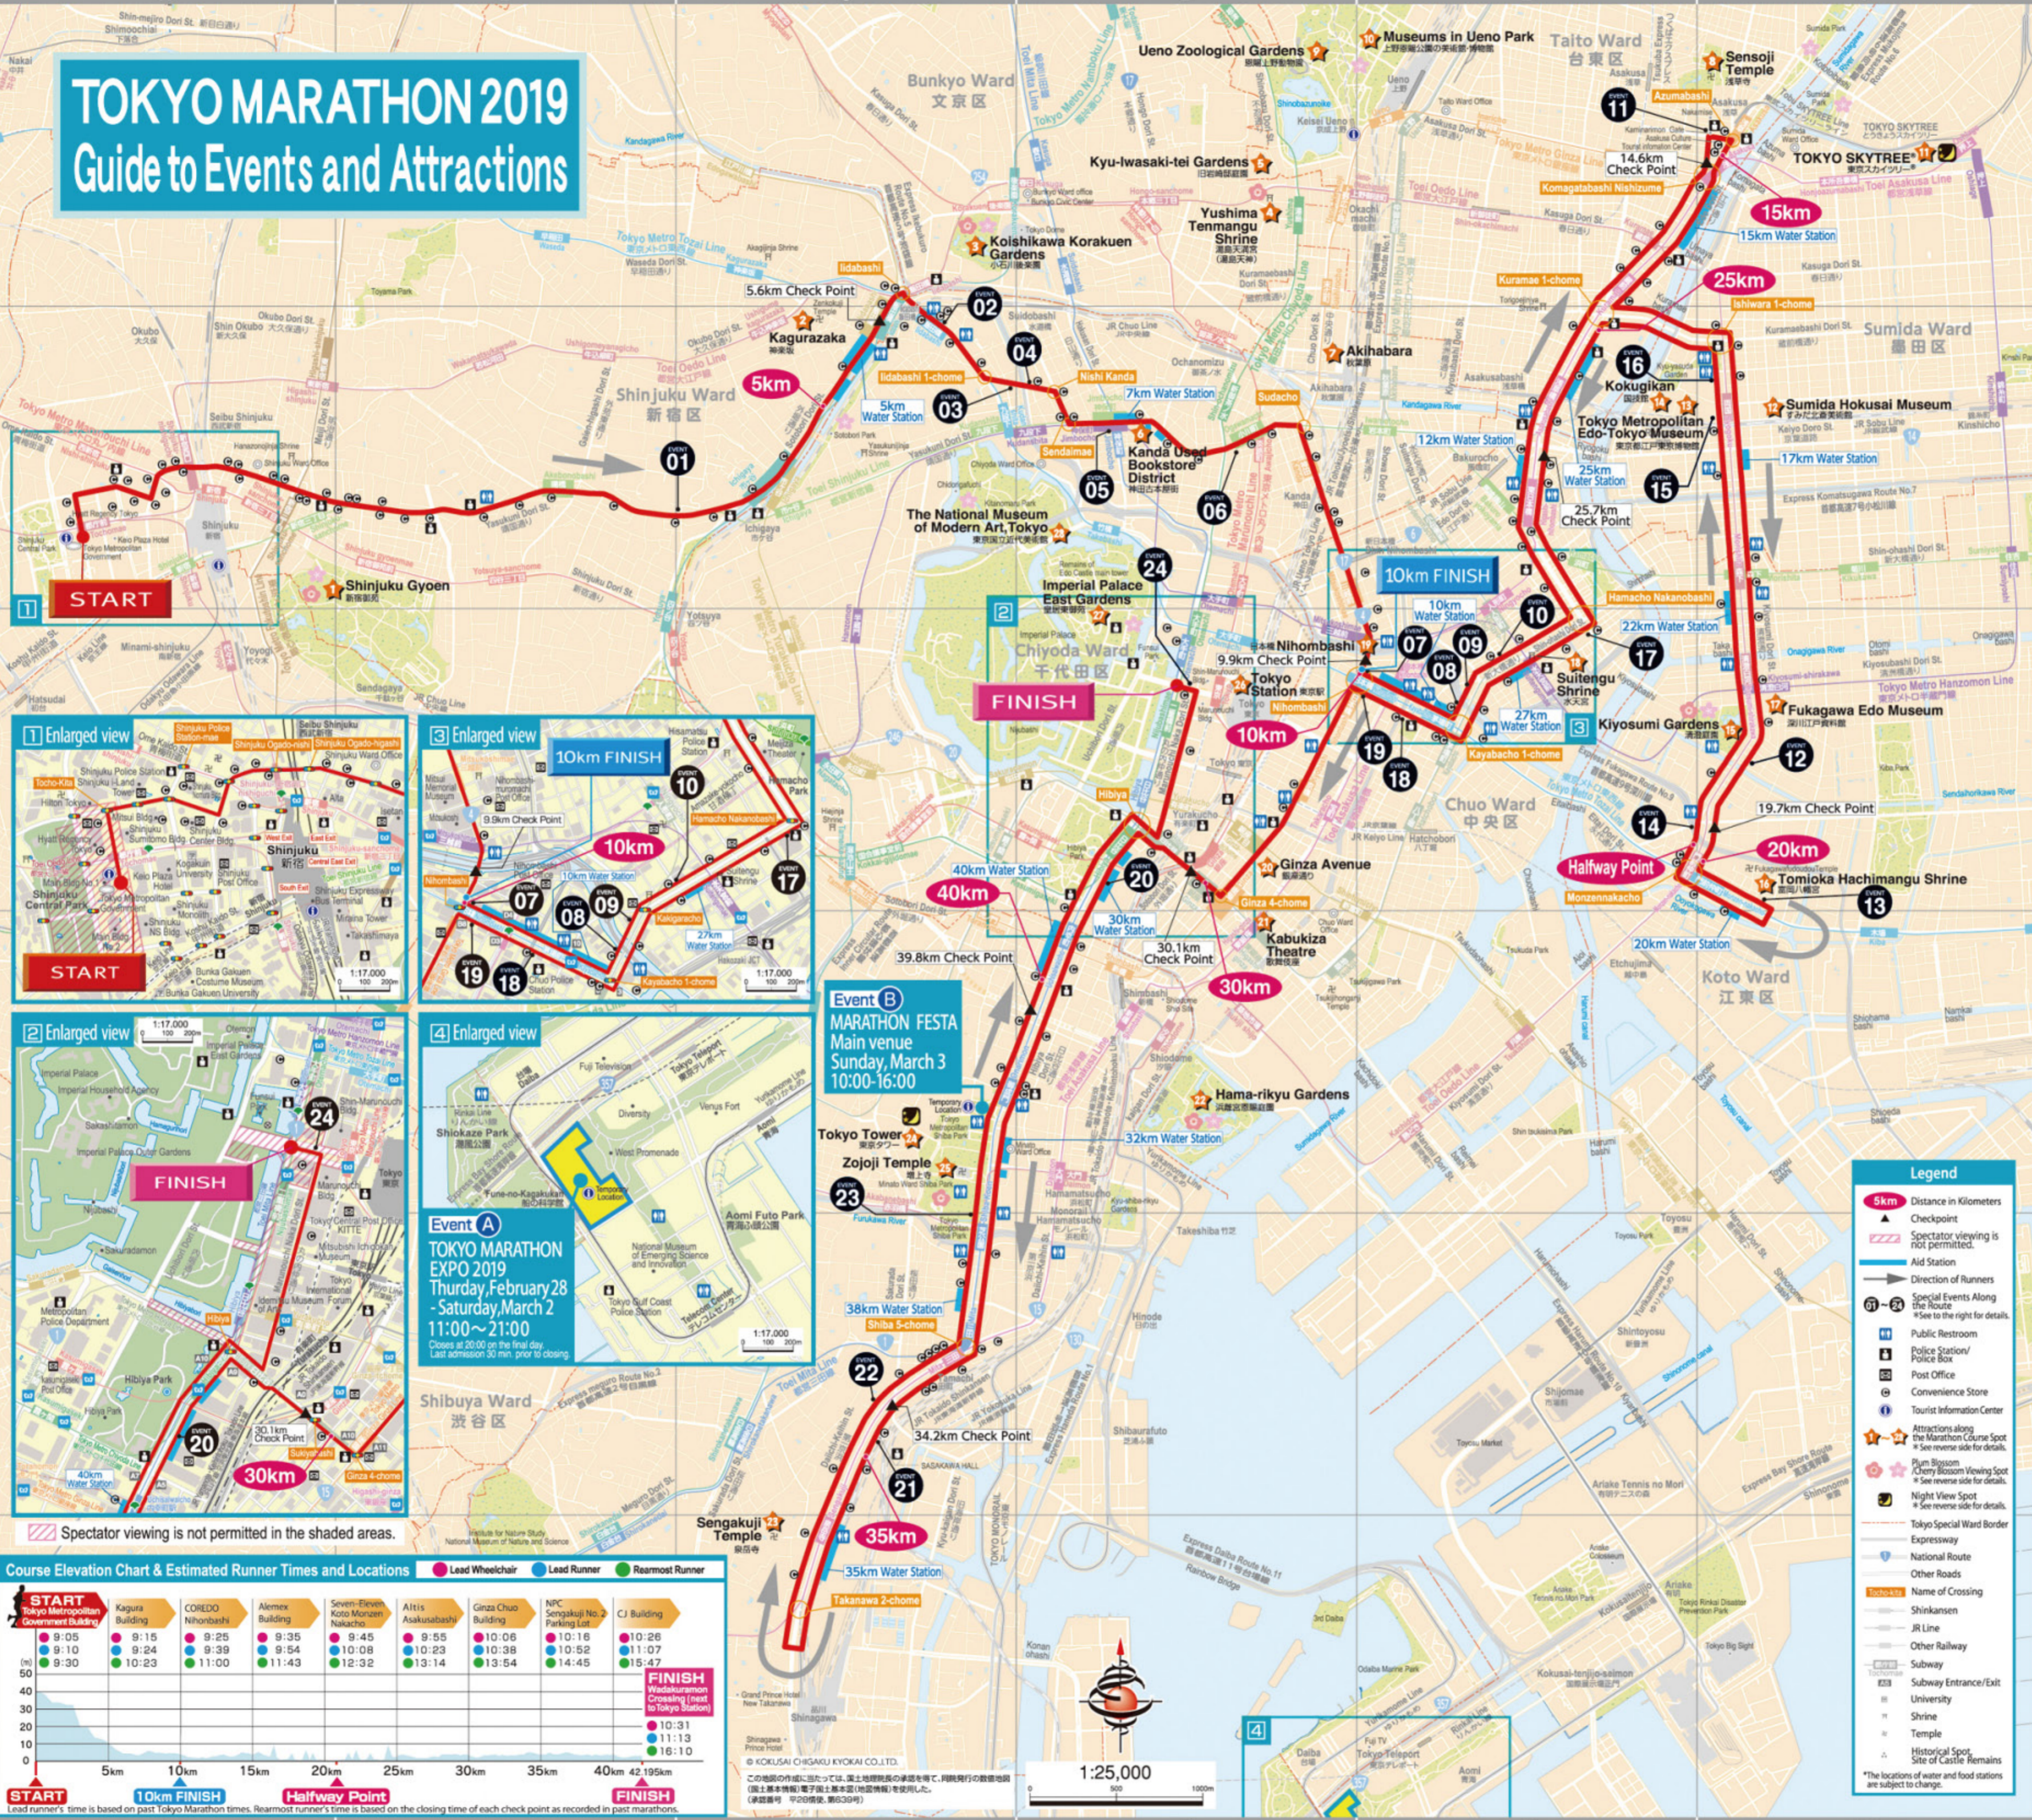

TOKYO MARATHON 2019

Guide to Events and Attractions

マラソン祭り

2019 MARATHON FESTA

Special Events Along the Route

Sunday, March 3

A variety of groups will boost excitement by giving musical, dance, traditional Japanese folk entertainment, and other types of performances along the route.

- EVENT 01 Map C-2 9:20~10:10 Ministry of Defense
- EVENT 02 Map C-2 9:30~10:30 Tokyo Kusei Kaikan Building
- EVENT 03 Map C-2 9:30~10:35 Sumitomo Fudosan Kudan Building
- EVENT 04 Map D-2 9:30~10:35 Chiyoda First Building West Pavilion
- EVENT 05 Map D-2 9:35~10:45 Iwanami Jimbocho Building
- EVENT 06 Map D-2 9:35~10:50 NBF Ogawamachi Building
- EVENT 07 Map E-3 9:40~11:00 COREDO Nihonbashi
- EVENT 08 Map E-3 10:00~11:05 Chuo-ku Kayabashi-Minami Children's Playground
- EVENT 09 Map E-3 9:40~11:05 Pentel Building
- EVENT 10 Map E-3 9:40~11:05 Legare Nihonbashi Ningyochi Building
- EVENT 11 Map F-1 9:30~11:40 Asakusa Kaminarimon
- EVENT 12 Map F-3 10:10~12:25 Koto-ku Fukagawa Fureai Center
- EVENT 13 Map F-3 10:10~12:35 Tomioka Hachiman Shrine
- EVENT 14 Map E-3 10:10~12:40 Koto-ku Aburahorigawa Park
- EVENT 15 Map F-2 10:20~13:05 TOKYO METROPOLITAN EDO-TOKYO MUSEUM
- EVENT 16 Map F-2 10:20~13:05 Dai-Ichi Hotel Ryogoku
- EVENT 17 Map E-3 10:35~13:30 Tornare Nihonbashi Hamacho Building
- EVENT 18 Map E-3 10:50~13:35 Metropolitan Expressway Kabutocho Parking Lot
- EVENT 19 Map E-3 10:35~13:40 Tokyo Nihonbashi Tower
- EVENT 20 Map D-3 10:40~14:00 Hibiya U-1 Building
- EVENT 21 Map C-5 10:55~14:35 SASAKAWA HALL
- EVENT 22 Map C-5 11:00~15:10 Sumitomo Fudosan Mita Twin Building West Pavilion
- EVENT 23 Map C-5 11:00~15:25 Minato-ku Shiba Park
- EVENT 24 Map D-3 12:15~16:00 Tokyo Station and Gyoko-dori Avenue (Finish)